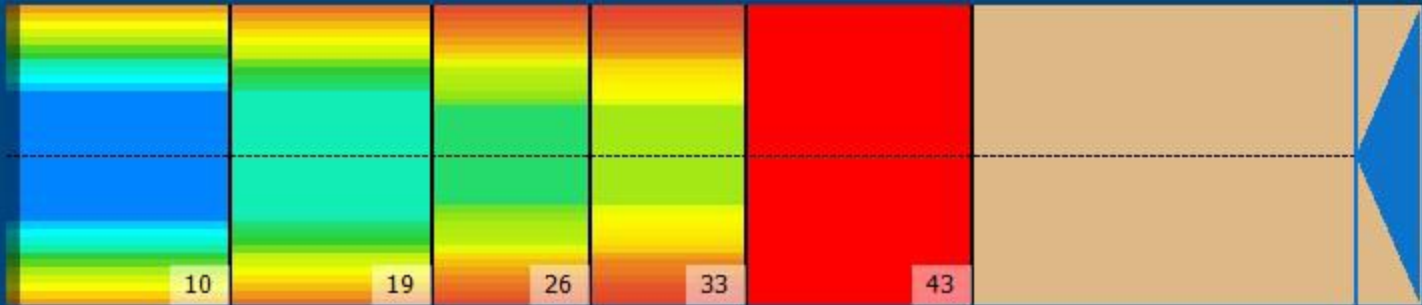

# OPEN1 41'

Conditioner:  
Cleaner:

## Zone Configuration

Cleaner Transition

Mode: Clean and Condition  
 Speed: Quick Clean  
 Start Cleaner Spray: 0 Feet  
 Start Squeegee: 0 Feet  
 Start Conditioning: 6 Inches  
 Split Pattern: No

Zone 1	Avg	Ratio	Zone 2	Avg	Ratio
Left	37.0	2.4 : 1	Left	25.6	2.6 : 1
Right	37.0	2.4 : 1	Right	25.6	2.6 : 1
Center	87.0		Center	66.0	
Zone 3	Avg	Ratio	Zone 4	Avg	Ratio
Left	15.2	3.8 : 1	Left	10.8	3.3 : 1
Right	15.2	3.8 : 1	Right	10.8	3.3 : 1
Center	57.0		Center	36.0	
Zone 5	Avg	Ratio			
Left	1.0	1.0 : 1			
Right	1.0	1.0 : 1			
Center	1.0				