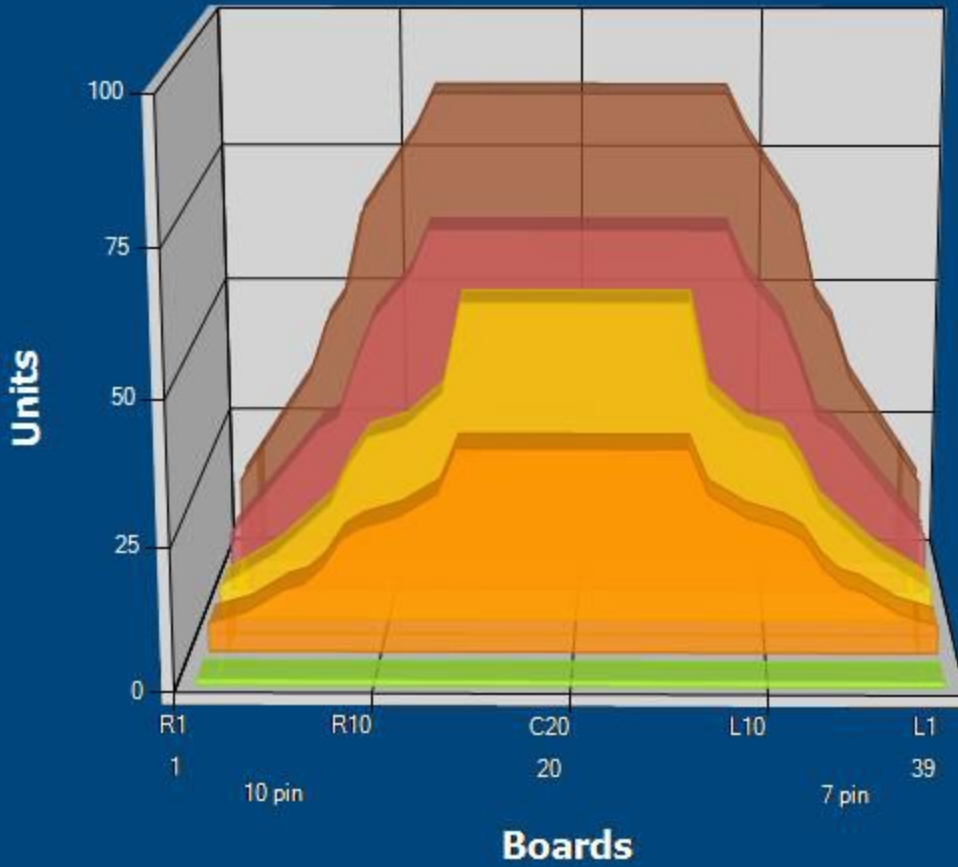

# OPEN1 41'

Conditioner:  
Cleaner:

## Zone Configuration

Cleaner Transition

Mode: Clean and Condition  
 Speed: Quick Clean  
 Start Cleaner Spray: 0 Feet  
 Start Squeegee: 0 Feet  
 Start Conditioning: 6 Inches  
 Split Pattern: No

Zone 1	Avg	Ratio	Zone 2	Avg	Ratio
Left	37.0	2.4 : 1	Left	25.6	2.6 : 1
Right	37.0	2.4 : 1	Right	25.6	2.6 : 1
Center	87.0		Center	66.0	
Zone 3	Avg	Ratio	Zone 4	Avg	Ratio
Left	15.2	3.8 : 1	Left	10.8	3.3 : 1
Right	15.2	3.8 : 1	Right	10.8	3.3 : 1
Center	57.0		Center	36.0	
Zone 5	Avg	Ratio			
Left	1.0	1.0 : 1			
Right	1.0	1.0 : 1			
Center	1.0				